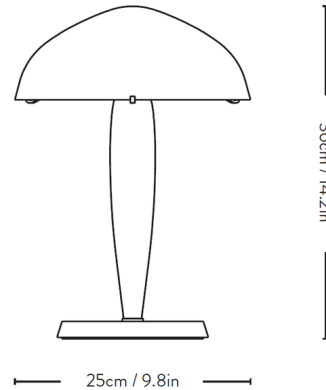

Shown in walnut / cream marble / opal

Specifications

COLOR	Opal
BODY FINISH	Walnut / Cream Marble
WATTAGE	25W
DIMMER	Included
DIMENSIONS	9.8"W x 14.2"H
BULB NOT INCLUDED	1 x B10/Candelabra (E12)/25W/120V Incandescent
OTHER BULB OPTIONS	1 x B10/Candelabra (E12)/120V LED
COUNTRY OF ORIGIN	China