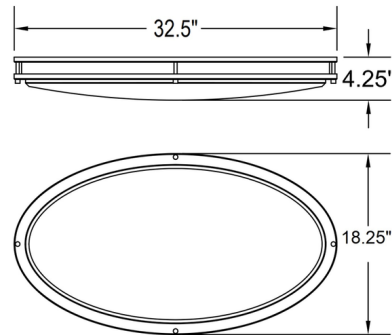

Shown in bronze