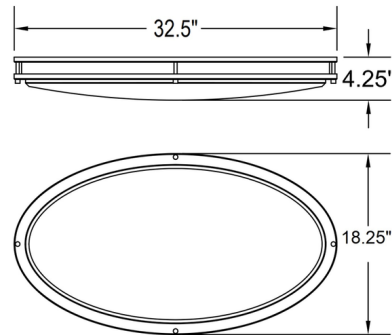

Shown in brushed steel