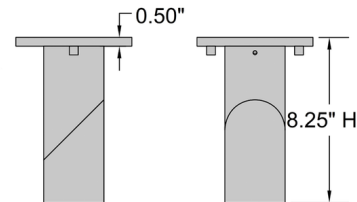

Shown in white

CLICK TO VIEW PRODUCT

Notes: