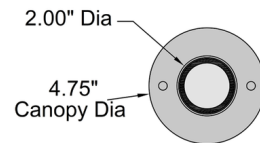

Specifications

COLOR	N/A
BODY FINISH	White
WATTAGE	11W
DIMMER	Low Voltage Electronic
DIMENSIONS	4.5"W x 8.25"H
INTEGRATED LED MODULE	1 x LED/11W/120V LED
COUNTRY OF ORIGIN	China

Technical Information

LAMP LIFE	50000 hours
COLOR RENDERING	90 CRI
LAMP COLOR	3000K
LUMENS/WATT	89.55
LUMINOUS FLUX	985 lumens

Shown in white

CLICK TO VIEW PRODUCT

Notes: