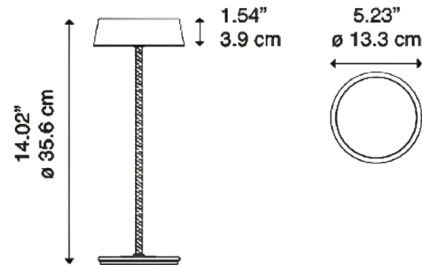

CLICK TO VIEW PRODUCT

Notes: