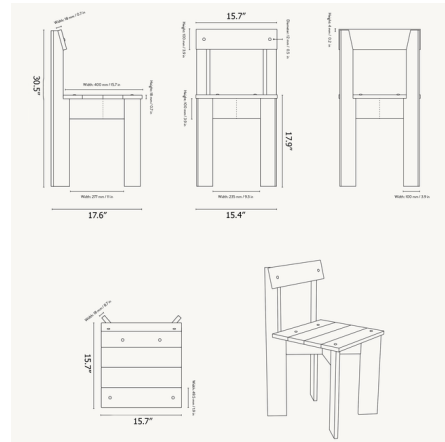

### Description

Constructed from standard sized wooden planks, the Ark Dining Chair is bold and unapologetic in its simplicity. Its straightforward aesthetic will complement a variety of interior styles, but its angled legs impart a distinctly modern geometry. Constructed from solid FSC-certified wood and shipped flat-packed, sustainability is at the core of Ark's design. Ships flat-packed; assembly required.

### Specifications

COLOR	N/A
BODY FINISH	Oiled Ash
WATTAGE	N/A
DIMMER	N/A
DIMENSIONS	15.75"W x 30.71"H x 17.99"D
BULB	N/A
COUNTRY OF ORIGIN	Italy

CLICK TO VIEW PRODUCT

Notes: