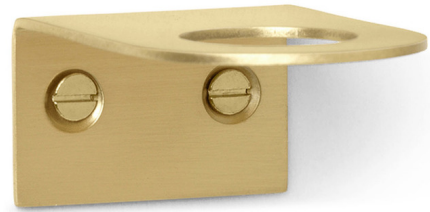

Lightology

lightology.com
866-954-4489
04-23-26

Project: _____

Company: _____

Location: _____ Fixture Type: _____

SPEC #: **FRM1202861**

Approved On: _____ Approved By: _____

Basho Wall Hanger By Ferm Living

Description

The Basho Wall Hanger will help de-clutter your countertop in style. Use it to support a hand soap bottle or hang a brush in a convenient location. The solid brass is treated with a clear lacquer coating so soap or spills can be easily cleaned.

Shown in brass

Specifications

COLOR	N/A
BODY FINISH	Brass
WATTAGE	N/A
DIMMER	N/A
DIMENSIONS	1.97"W x 1.26"H x 2.9"D
BULB	N/A
COUNTRY OF ORIGIN	India

CLICK TO VIEW PRODUCT

Notes: