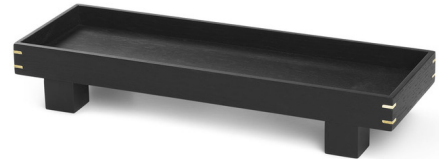

## Bon Petite Wooden Tray

By Ferm Living

### Description

The Bon Petite Wooden Tray takes inspiration from traditional Japanese design, with a simple silhouette and four blocky feet lifting the tray. Exposed joints on the corners of the tray highlight the tray's classic craftsmanship and oak construction. The wood is treated with a polyurethane coating to resist spills and stains, making Bon a great choice for holding drinks. Or place it on a desk or bedroom dresser as a catch-all for small objects.

### Specifications

COLOR	N/A
BODY FINISH	Black Stained
WATTAGE	N/A
DIMMER	N/A
DIMENSIONS	14.17"W x 2.36"H x 4.72"D
BULB	N/A
COUNTRY OF ORIGIN	Poland

CLICK TO VIEW PRODUCT

Notes: