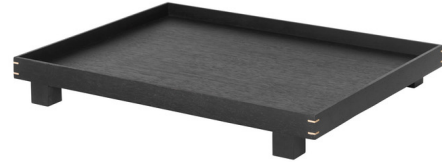

Lightology

lightology.com
866-954-4489
05-24-26

Project: _____

Company: _____

Location: _____ Fixture Type: _____

SPEC #: **FRM1202885**

Approved On: _____ Approved By: _____

Bon Wooden Tray By Ferm Living

Description

The Bon Wooden Tray takes inspiration from traditional Japanese design, with a simple silhouette and four blocky feet lifting the tray. Exposed joints on the corners of the tray highlight the tray's classic craftsmanship and oak construction. The wood is treated with a polyurethane coating to resist spills and stains, making Bon a great choice for serving drinks and small plates.

Shown in black stained

Specifications

COLOR	N/A
BODY FINISH	Black Stained
WATTAGE	N/A
DIMMER	N/A
DIMENSIONS	18.5"W x 2.36"H x 14.17"D
BULB	N/A
COUNTRY OF ORIGIN	Poland

CLICK TO VIEW PRODUCT

Notes: