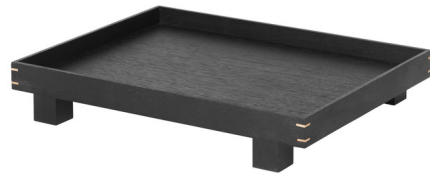

Lightology

lightology.com
866-954-4489
04-22-26

Project: _____

Company: _____

Location: _____ Fixture Type: _____

SPEC #: **FRM1202887**

Approved On: _____ Approved By: _____

Bon Wooden Tray By Ferm Living

Description

The Bon Wooden Tray takes inspiration from traditional Japanese design, with a simple silhouette and four blocky feet lifting the tray. Exposed joints on the corners of the tray highlight the tray's classic craftsmanship and oak construction. The wood is treated with a polyurethane coating to resist spills and stains, making Bon a great choice for serving drinks and small plates.

Shown in black stained

Specifications

COLOR	N/A
BODY FINISH	Black Stained
WATTAGE	N/A
DIMMER	N/A
DIMENSIONS	14.17"W x 2.36"H x 11.02"D
BULB	N/A
COUNTRY OF ORIGIN	Poland

CLICK TO VIEW PRODUCT

Notes: