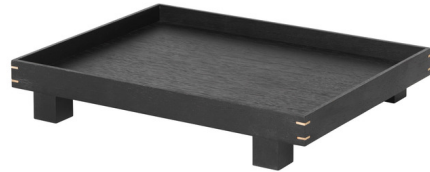

Lightology

lightology.com
866-954-4489
07-01-26

Project: _____

Company: _____

Location: _____ Fixture Type: _____

SPEC #: **FRM1202887**

Approved On: _____ Approved By: _____

Bon Wooden Tray By Ferm Living

Description

The Bon Wooden Tray takes inspiration from traditional Japanese design, with a simple silhouette and four blocky feet lifting the tray. Exposed joints on the corners of the tray highlight the tray's classic craftsmanship and oak construction. The wood is treated with a polyurethane coating to resist spills and stains, making Bon a great choice for serving drinks and small plates.

Shown in black stained

Specifications

COLOR	N/A
BODY FINISH	Black Stained
WATTAGE	N/A
DIMMER	N/A
DIMENSIONS	14.17"W x 2.36"H x 11.02"D
BULB	N/A
COUNTRY OF ORIGIN	Poland

CLICK TO VIEW PRODUCT

Notes: