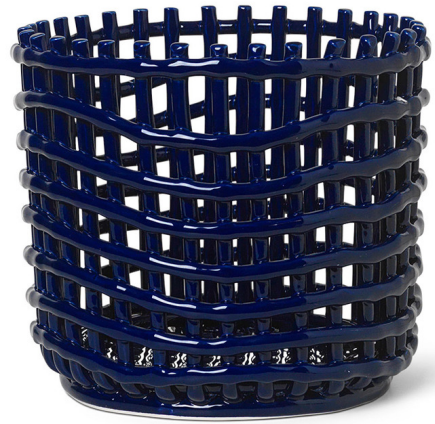

Lightology

lightology.com
866-954-4489
05-26-26

Project: _____

Company: _____

Location: _____ Fixture Type: _____

SPEC #: **FRM1202909**

Approved On: _____ Approved By: _____

Ceramic Basket By Ferm Living

Description

The Ceramic Basket applies traditional basket weaving techniques to pottery to create a multifunctional piece with an intriguing texture. Each basket is sculpted by hand, giving it an artful unevenness to display its artisan craftsmanship. Use the Ceramic Basket as a plant pot, fruit bowl, or simply a decorative object. Note: The 12.6 inch size is only available in Off-White finish.

Shown in blue

Specifications

COLOR	N/A
BODY FINISH	Blue
WATTAGE	N/A
DIMMER	N/A
DIMENSIONS	8.27"W x 9.25"H
BULB	N/A
COUNTRY OF ORIGIN	China

CLICK TO VIEW PRODUCT

Notes: