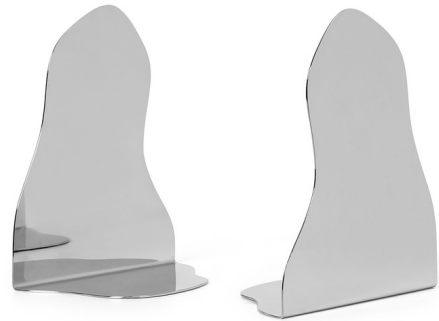

## Pond Bookends By Ferm Living

### Description

The Pond Bookends feature an organic shape that resembles a pond or lake. Pond's free flowing edge gives the piece a natural expression, which is contrasted with the modern aesthetic of stainless steel with a polished mirror finish. Includes one set of two bookends.

### Specifications

COLOR	N/A
BODY FINISH	Mirror
WATTAGE	N/A
DIMMER	N/A
DIMENSIONS	6.3"W x 7.8"H x 3.74"D
BULB	N/A
COUNTRY OF ORIGIN	China

Shown in mirror

CLICK TO VIEW PRODUCT

Notes: