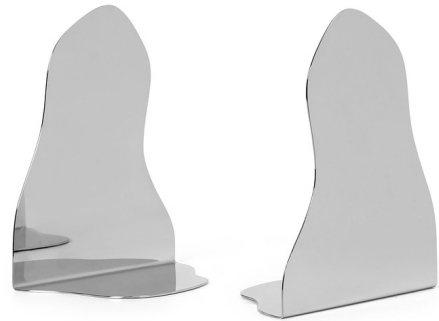

### Description

The Pond Bookends feature an organic shape that resembles a pond or lake. Pond's free flowing edge gives the piece a natural expression, which is contrasted with the modern aesthetic of stainless steel with a polished mirror finish. Includes one set of two bookends.

Shown in mirror

### Specifications

COLOR	N/A
BODY FINISH	Mirror
WATTAGE	N/A
DIMMER	N/A
DIMENSIONS	6.3"W x 7.8"H x 3.74"D
BULB	N/A
COUNTRY OF ORIGIN	China

CLICK TO VIEW PRODUCT

Notes: