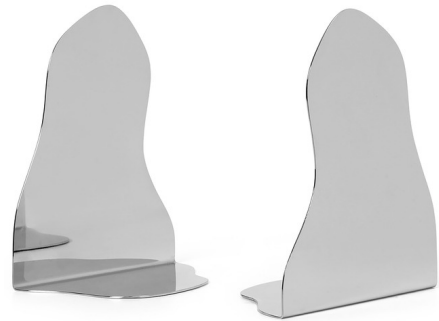

Lightology

lightology.com
866-954-4489
07-07-26

Project: _____

Company: _____

Location: _____ Fixture Type: _____

SPEC #: **FRM1202981**

Approved On: _____ Approved By: _____

Pond Bookends By Ferm Living

Description

The Pond Bookends feature an organic shape that resembles a pond or lake. Pond's free flowing edge gives the piece a natural expression, which is contrasted with the modern aesthetic of stainless steel with a polished mirror finish. Includes one set of two bookends.

Shown in mirror

Specifications

COLOR	N/A
BODY FINISH	Mirror
WATTAGE	N/A
DIMMER	N/A
DIMENSIONS	6.3"W x 7.8"H x 3.74"D
BULB	N/A
COUNTRY OF ORIGIN	China

CLICK TO VIEW PRODUCT

Notes: