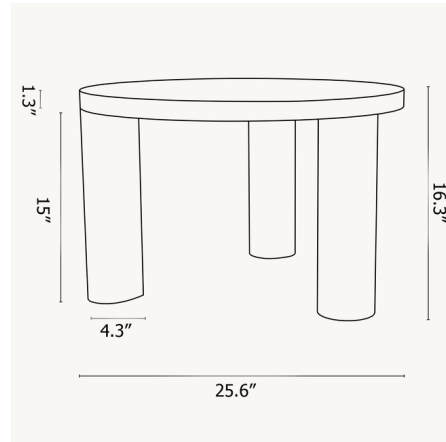

Lightology

lightology.com
866-954-4489
05-25-26

Project: _____

Company: _____

Location: _____ Fixture Type: _____

SPEC #: **FRM1202986**

Approved On: _____ Approved By: _____

Post Lacquer Coffee Table By Ferm Living

Description

Inspired by the simple lines and visual weight of brutalist design, the Post Coffee table pairs understated shapes with welcoming colors to create an alluring design. Made from FSC-certified MDF covered with a lacquer coating, the table has three robust cylindrical legs and a circular tabletop. Note: High-gloss lacquer is a sensitive surface. To avoid scratches, never place items directly on the tabletop without a soft protective surface or coaster.

Shown in cashmere

Specifications

COLOR	N/A
BODY FINISH	Cashmere
WATTAGE	N/A
DIMMER	N/A
DIMENSIONS	25.59"W x 16.3"H
BULB	N/A
COUNTRY OF ORIGIN	China

CLICK TO VIEW PRODUCT

Notes: