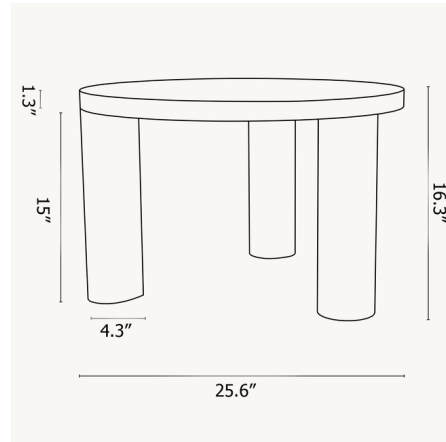

Description

Inspired by the simple lines and visual weight of brutalist design, the Post Coffee table pairs understated shapes with welcoming colors to create an alluring design. Made from FSC-certified MDF covered with a lacquer coating, the table has three robust cylindrical legs and a circular tabletop. Note: High-gloss lacquer is a sensitive surface. To avoid scratches, never place items directly on the tabletop without a soft protective surface or coaster.

Shown in olive

Specifications

COLOR	N/A
BODY FINISH	Olive
WATTAGE	N/A
DIMMER	N/A
DIMENSIONS	25.59"W x 16.3"H
BULB	N/A
COUNTRY OF ORIGIN	China

CLICK TO VIEW PRODUCT

Notes: