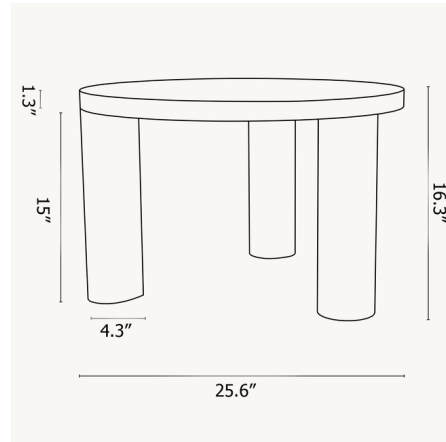

### Description

Inspired by the simple lines and visual weight of brutalist design, the Post Coffee table pairs understated shapes with welcoming colors to create an alluring design. Made from FSC-certified MDF covered with a lacquer coating, the table has three robust cylindrical legs and a circular tabletop. Note: High-gloss lacquer is a sensitive surface. To avoid scratches, never place items directly on the tabletop without a soft protective surface or coaster.

### Specifications

COLOR	N/A
BODY FINISH	Olive
WATTAGE	N/A
DIMMER	N/A
DIMENSIONS	25.59"W x 16.3"H
BULB	N/A
COUNTRY OF ORIGIN	China

CLICK TO VIEW PRODUCT

Notes: