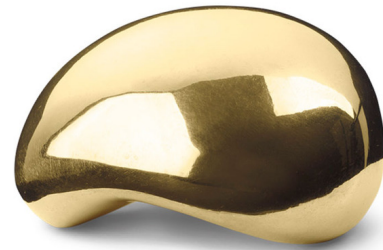

Lightology

lightology.com
866-954-4489
05-24-26

Project: _____

Company: _____

Location: _____ Fixture Type: _____

SPEC #: **FRM1203006**

Approved On: _____ Approved By: _____

Sculptural Object By Ferm Living

Description

Whether used as a paperweight in a home office or simply as a piece of decorative art, the Sculptural Object will add an element of natural beauty to any space. Originally sculpted by hand before being cast in solid brass or stainless steel, the object possesses a softly curving, organic form reminiscent of a smooth stone or unfurling leaf. This delicate touch creates a beautiful contrast to the rigidity of the metal material.

Shown in brass

Specifications

COLOR	N/A
BODY FINISH	Brass
WATTAGE	N/A
DIMMER	N/A
DIMENSIONS	2.95"W x 1.97"H x 2.95"D
BULB	N/A
COUNTRY OF ORIGIN	India

CLICK TO VIEW PRODUCT

Notes: