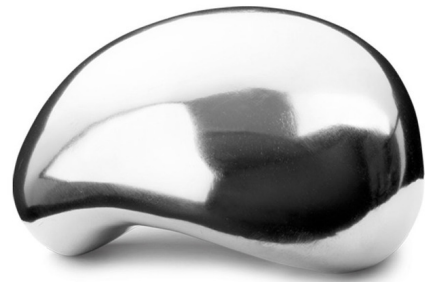

Lightology

lightology.com
866-954-4489
06-04-26

Project: _____

Company: _____

Location: _____ Fixture Type: _____

SPEC #: **FRM1203007**

Approved On: _____ Approved By: _____

Sculptural Object

By Ferm Living

Description

Whether used as a paperweight in a home office or simply as a piece of decorative art, the Sculptural Object will add an element of natural beauty to any space. Originally sculpted by hand before being cast in solid brass or stainless steel, the object possesses a softly curving, organic form reminiscent of a smooth stone or unfurling leaf. This delicate touch creates a beautiful contrast to the rigidity of the metal material.

Shown in stainless steel

Specifications

COLOR	N/A
BODY FINISH	Stainless Steel
WATTAGE	N/A
DIMMER	N/A
DIMENSIONS	2.95"W x 1.97"H x 2.95"D
BULB	N/A
COUNTRY OF ORIGIN	India

CLICK TO VIEW PRODUCT

Notes: