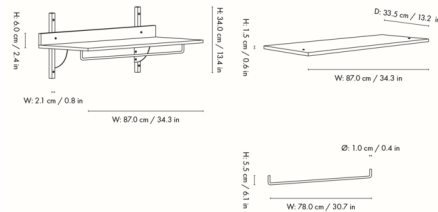

By Ferm Living

Description

The Sector Shelf is a modern take on mid-century modern shelving units and is defined its the sturdy and simplistic design. A horizontal brass bar along the bottom of the wood veneer and MDF shelf makes it a great place to hang coats or clothing in an entryway or bedroom. Note:The Sector Shelf can hold up to 44lbs provided it is mounted with the proper hardware for the type of wall.

Shown in natural oak / brass

Specifications

COLOR	N/A
BODY FINISH	Natural Oak / Brass
WATTAGE	N/A
DIMMER	N/A
DIMENSIONS	34.25"W x 13.39"H x 14.57"D
BULB	N/A
COUNTRY OF ORIGIN	India

CLICK TO VIEW PRODUCT

Notes: