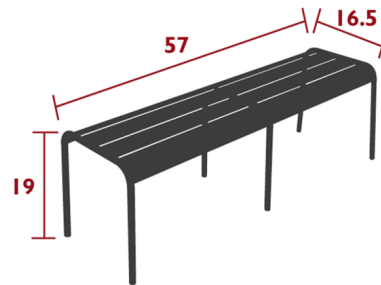

Description

Designed by Frederic Sofia and part of Fermob's classic Luxembourg collection, the Luxembourg Bench provides ample seating and visual interest to both indoor and outdoor living spaces. Despite its generous size, the aluminum construction of this piece makes it lightweight, comfortable, and easy to move around for when you'd like to change up seating arrangements.

Shown in acapulco blue

Specifications

COLOR	N/A
BODY FINISH	Acapulco Blue
WATTAGE	N/A
DIMMER	N/A
DIMENSIONS	57"W x 19"H x 16.5"D
BULB	N/A
COUNTRY OF ORIGIN	France

CLICK TO VIEW PRODUCT

Notes: