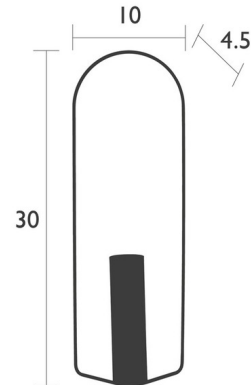

Lightology

lightology.com
866-954-4489
07-04-26

Project: _____

Company: _____

Location: _____ Fixture Type: _____

SPEC #: **FMB1203058**

Approved On: _____ Approved By: _____

Itac Vase By Fermob

Description

The Itac Vase definitely has everything to please: light and easily transportable thanks to its ergonomic handle, it quickly finds its place: placed on the floor, on a console in the hall or a pedestal table, or even fixed to the wall!

Shown in red ochre

Specifications

COLOR	N/A
BODY FINISH	Red Ochre
WATTAGE	N/A
DIMMER	N/A
DIMENSIONS	10"W x 30"H x 4.5"D
BULB	N/A
COUNTRY OF ORIGIN	France

CLICK TO VIEW PRODUCT

Notes: