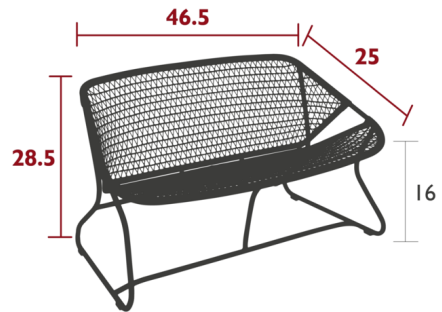

## Sixties Bench

By Fermob

### Description

Soft lines and inviting shapes, a compact, lightweight, fashionable and robust product: perfect for indoor and outdoor use is the Sixties Bench. Cuddle up with a good book in the mid-century inspired bench featuring a tubular aluminum frame and weave made from outdoor polyethylene synthetic fiber.

### Specifications

COLOR	N/A
BODY FINISH	Red Ochre
WATTAGE	N/A
DIMMER	N/A
DIMENSIONS	46.5"W x 28.5"H x 25"D
BULB	N/A
COUNTRY OF ORIGIN	Indonesia

### Technical Information

PRODUCT DIMENSIONS	Seat Height: 16"
--------------------	------------------

CLICK TO VIEW PRODUCT

Notes: