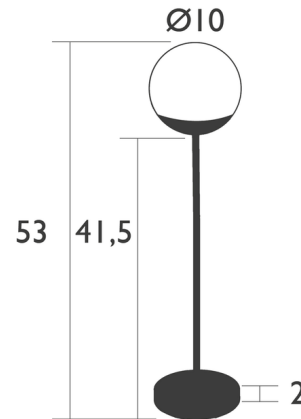

Description

The Moon! Floor Lamp brings a sleek, minimalist style to light your outdoor space. Standing at 53inch high, this stunning lamp turns on by touch under the sphere and has two light settings, each available in two intensities (warm white 3000K (100% and 50%) and cool white 6000K (100% and 50%)). The rechargeable lamp stand runs 7-13 hours and has a charging base that the lamp sits on. Touch-operated control or remotely using the integrated Bluetooth system compatible with the Fermob Lighting app.

Specifications

COLOR	White
BODY FINISH	Anthracite
WATTAGE	7W
DIMMER	Included
DIMENSIONS	10"W x 53"H x 10"D
INTEGRATED LED MODULE	1 x LED/7W/120V LED
COUNTRY OF ORIGIN	China

Technical Information

LAMP LIFE	50000 hours
LAMP COLOR	CCT Select
LUMENS/WATT	71.43
LUMINOUS FLUX	500 lumens

Shown in anthracite / white

CLICK TO VIEW PRODUCT

Notes: