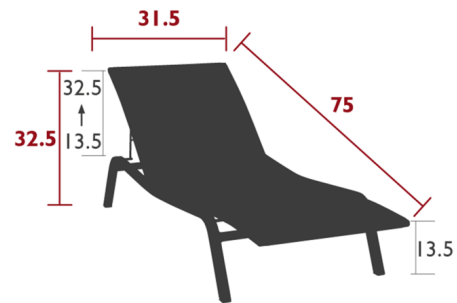

By Fermob

Description

The Alize Sunlounger is a lesson in lightness. From its efficient aluminum frame to its minimalist lines, this sunlounger combines streamlined design with extreme comfort. Boasting all the nobility and elegance of a transatlantic ocean-liner, the Alize Sunlounger is the perfect poolside or outdoor lounge chair. Adjustable footrest and backrest positions. Stackable up to 15 loungers.

Shown in clay grey

Specifications

COLOR	N/A
BODY FINISH	Clay Grey
WATTAGE	N/A
DIMMER	N/A
DIMENSIONS	31.5"W x 32.5"H x 75"D
BULB	N/A
COUNTRY OF ORIGIN	China

Technical Information

PRODUCT DIMENSIONS . . . Adjustable Backrest Positions: 13.5", 22.5", 27", 30", 32.5".