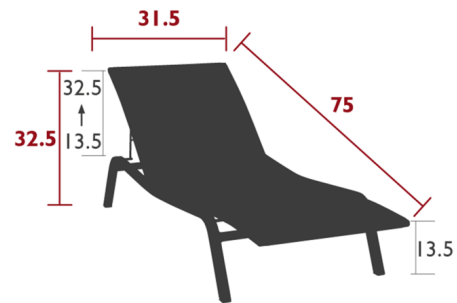

Specifications

COLOR	N/A
BODY FINISH	Clay Grey
WATTAGE	N/A
DIMMER	N/A
DIMENSIONS	31.5"W x 32.5"H x 75"D
BULB	N/A
COUNTRY OF ORIGIN	China

Technical Information

PRODUCT DIMENSIONS . . . Adjustable Backrest Positions: 13.5", 22.5", 27", 30", 32.5".

CLICK TO VIEW PRODUCT

Notes: