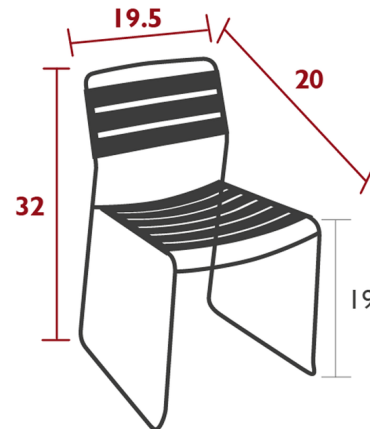

## Surprising Chair Set of 2

By Fermob

### Description

The Surprising Chair brings a clean, comfort to your space. The steel frame has laser-cut steel sheet slats for the seat and backrest. Set of 2 chairs. Not recommended for use near salt air conditions and chlorinated pools.

### Specifications

COLOR	N/A
BODY FINISH	Rosemary
WATTAGE	N/A
DIMMER	N/A
DIMENSIONS	19.5"W x 32"H x 20"D
BULB	N/A
COUNTRY OF ORIGIN	France

### Technical Information

PRODUCT DIMENSIONS	Seat Height: 19"
--------------------	------------------

CLICK TO VIEW PRODUCT

Notes: