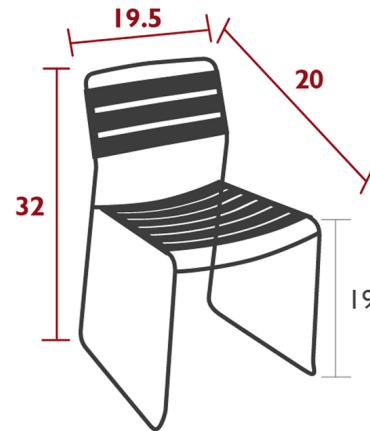

## Surprising Chair Set of 2 By Fermob

### Description

The Surprising Chair brings a clean, comfort to your space. The steel frame has laser-cut steel sheet slats for the seat and backrest. Set of 2 chairs. Not recommended for use near salt air conditions and chlorinated pools.

### Specifications

COLOR	N/A
BODY FINISH	Rosemary
WATTAGE	N/A
DIMMER	N/A
DIMENSIONS	19.5"W x 32"H x 20"D
BULB	N/A
COUNTRY OF ORIGIN	France

### Technical Information

PRODUCT DIMENSIONS	Seat Height: 19"
--------------------	------------------

CLICK TO VIEW PRODUCT

Notes: