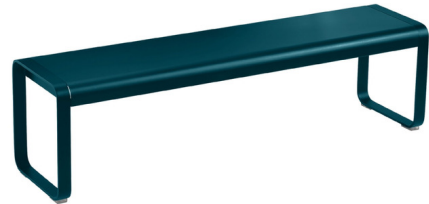

Lightology

lightology.com
866-954-4489
04-23-26

Project: _____

Company: _____

Location: _____ Fixture Type: _____

SPEC #: **FMB1203139**

Approved On: _____ Approved By: _____

Bellevie Bench

By Fermob

Description

The light, ultra-stable Bellevie Bench is designed in perfect harmony with the Bellevie table from the same collection, to accommodate guests as they come and go both indoors and outdoors. Seats up to 3 people.

Shown in acapulco blue

Specifications

COLOR	N/A
BODY FINISH	Acapulco Blue
WATTAGE	N/A
DIMMER	N/A
DIMENSIONS	63.5"W x 18"H x 16"D
BULB	N/A
COUNTRY OF ORIGIN	France

CLICK TO VIEW PRODUCT

Notes: