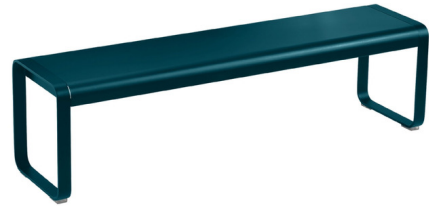

Lightology

lightology.com
866-954-4489
07-01-26

Project: _____

Company: _____

Location: _____ Fixture Type: _____

SPEC #: **FMB1203139**

Approved On: _____ Approved By: _____

Bellevie Bench

By Fermob

Description

The light, ultra-stable Bellevie Bench is designed in perfect harmony with the Bellevie table from the same collection, to accommodate guests as they come and go both indoors and outdoors. Seats up to 3 people.

Shown in acapulco blue

Specifications

COLOR	N/A
BODY FINISH	Acapulco Blue
WATTAGE	N/A
DIMMER	N/A
DIMENSIONS	63.5"W x 18"H x 16"D
BULB	N/A
COUNTRY OF ORIGIN	France

CLICK TO VIEW PRODUCT

Notes: