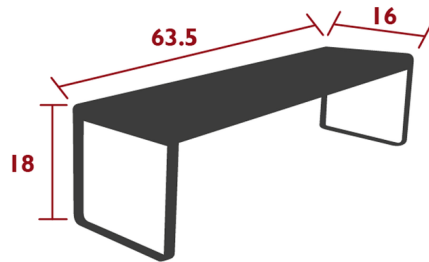

By Fermob

Description

The light, ultra-stable Bellevie Bench is designed in perfect harmony with the Bellevie table from the same collection, to accommodate guests as they come and go both indoors and outdoors. Seats up to 3 people.

Shown in acapulco blue

Specifications

COLOR	N/A
BODY FINISH	Acapulco Blue
WATTAGE	N/A
DIMMER	N/A
DIMENSIONS	63.5"W x 18"H x 16"D
BULB	N/A
COUNTRY OF ORIGIN	France

CLICK TO VIEW PRODUCT

Notes: