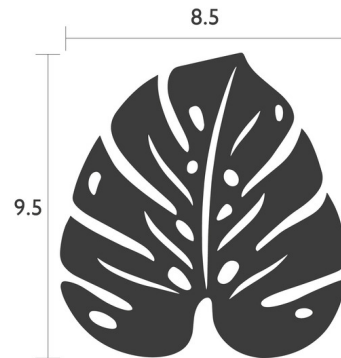

Description

Ideal for both indoors and outdoors, the UV resistant Monstera Trivet adds a touch of nature to any setting. Non-slip pads.

Shown in black cherry

Specifications

COLOR	N/A
BODY FINISH	Black Cherry
WATTAGE	N/A
DIMMER	N/A
DIMENSIONS	8.5"W x 0.5"H x 9.5"D
BULB	N/A
COUNTRY OF ORIGIN	France