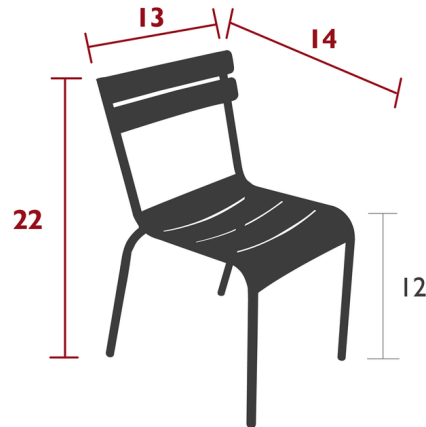

By Fermob

Description

This fun, stacking Luxembourg Kids Chair is made of an aluminum tubular frame and has slates for the backrest, seat and arms. Best for children three to six years old. Stackable up to 3 chairs.

Shown in honey textured

Specifications

COLOR	N/A
BODY FINISH	Honey Textured
WATTAGE	N/A
DIMMER	N/A
DIMENSIONS	13"W x 22"H x 14"D
BULB	N/A
COUNTRY OF ORIGIN	France

Technical Information

PRODUCT DIMENSIONS	Seat Height: 12"
--------------------	------------------