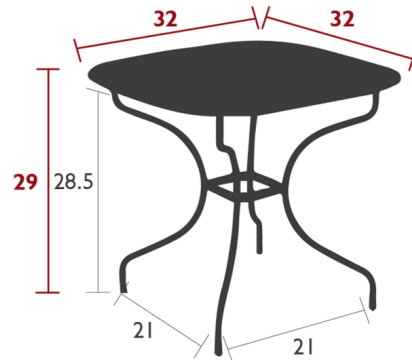

Lightology

lightology.com
866-954-4489
06-29-26

Project: _____

Company: _____

Location: _____ Fixture Type: _____

SPEC #: **FMB1203173**

Approved On: _____ Approved By: _____

Opera+ Carronde Square Dining Table By Fermob

Shown in anthracite

Specifications

COLOR	N/A
BODY FINISH	Anthracite
WATTAGE	N/A
DIMMER	N/A
DIMENSIONS	32"W x 29"H x 32"D
BULB	N/A
COUNTRY OF ORIGIN	France

CLICK TO VIEW PRODUCT

Notes: