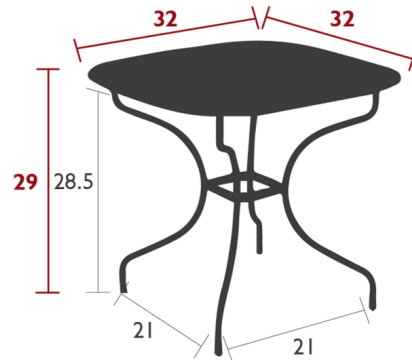

Lightology

lightology.com
866-954-4489
04-21-26

Project: _____

Company: _____

Location: _____ Fixture Type: _____

SPEC #: **FMB1203173**

Approved On: _____ Approved By: _____

Opera+ Carronde Square Dining Table By Fermob

Shown in anthracite

Specifications

COLOR	N/A
BODY FINISH	Anthracite
WATTAGE	N/A
DIMMER	N/A
DIMENSIONS	32"W x 29"H x 32"D
BULB	N/A
COUNTRY OF ORIGIN	France

CLICK TO VIEW PRODUCT

Notes: