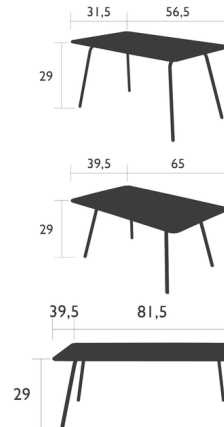

By Fermob

Description

The Luxembourg Dining Table, available in different sizes, seats from six to eight people and pairs perfectly with other pieces of the collection, including both the Luxembourg Side Chair and Armchair. The aluminum construction makes this table lightweight and easy to move in and out of transitional spaces while also providing a generous seating area for a variety of settings.

Note: Not all options are available.

Shown in cactus

Specifications

COLOR	N/A
BODY FINISH	Cactus
WATTAGE	N/A
DIMMER	N/A
DIMENSIONS	56.5"W x 29"H x 31.5"D
BULB	N/A
COUNTRY OF ORIGIN	France

CLICK TO VIEW PRODUCT