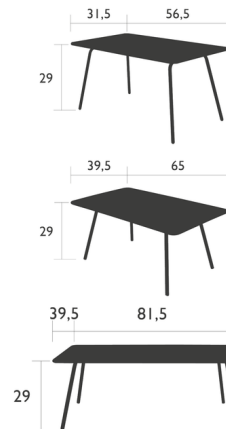

By Fermob

Description

The Luxembourg Dining Table, available in different sizes, seats from six to eight people and pairs perfectly with other pieces of the collection, including both the Luxembourg Side Chair and Armchair. The aluminum construction makes this table lightweight and easy to move in and out of transitional spaces while also providing a generous seating area for a variety of settings.

Note: Not all options are available.

Shown in cactus

Specifications

| | |
|-------------------|------------------------|
| COLOR | N/A |
| BODY FINISH | Cactus |
| WATTAGE | N/A |
| DIMMER | N/A |
| DIMENSIONS | 56.5"W x 29"H x 31.5"D |
| BULB | N/A |
| COUNTRY OF ORIGIN | France |