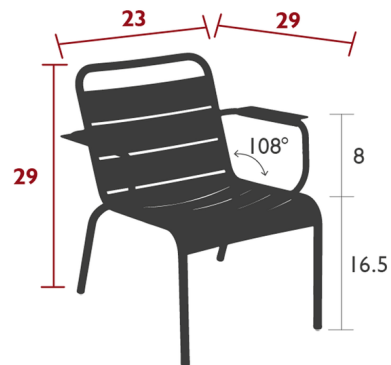

Description

Like the Luxembourg Lounge Chair, the Luxembourg Lounge Armchair features a wider seat than other pieces in the collection. While it doesn't lean as far back as the Low Chair, the back is tilted just enough to combine comfortability with functional versatility. The Lounge Armchair features ergonomic arm rests and is an excellent addition to outdoor living spaces, as its light, aluminum construction allows it to be moved and stacked with ease. Tubular aluminum frame, Curved aluminum slats seat, Curved aluminum slats backrest, Aluminum slat armrests, Silencing foot protectors, Stacking: x 6 (Height - stacked : 40 in.)

Specifications

COLOR N/A
BODY FINISH Acapulco Blue
WATTAGE N/A
DIMMER N/A
DIMENSIONS 28"W x 29"H x 29"D
BULB N/A
COUNTRY OF ORIGIN France

Technical Information

PRODUCT DIMENSIONS Seat Height: 16.5"

Shown in acapulco blue