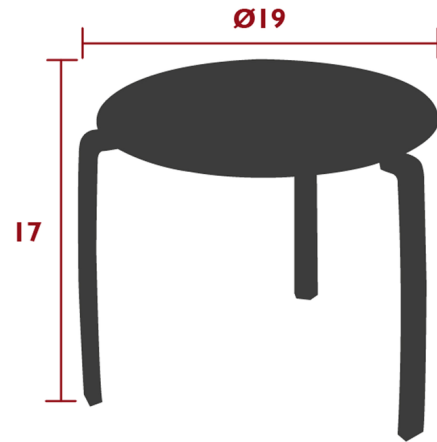

By Fermob

Description

The Alize Side Table's simple and functional design performs well in all types of outdoor settings. Its aluminum construction allows for quick and easy stacking, making it the perfect table for poolside spaces and other outdoor seating areas. Stackable up to 20 tables.

Shown in cotton

Specifications

COLOR	N/A
BODY FINISH	Cotton
WATTAGE	N/A
DIMMER	N/A
DIMENSIONS	19"W x 17.5"H x 19"D
BULB	N/A
COUNTRY OF ORIGIN	France

CLICK TO VIEW PRODUCT

Notes: