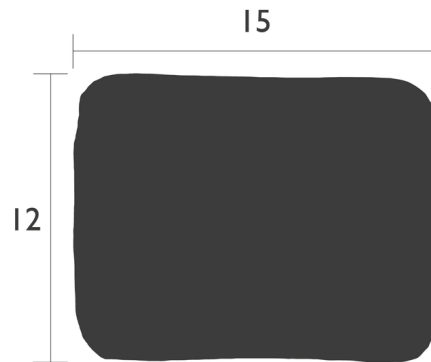

Description

The Color Mix Bistro Outdoor Cushion, specially designed for the iconic Bistro folding chair, is the perfect fit for the chair's curved form, adding an extra touch of comfort. Its PVC strap wraps around the Bistro slats and is secured with a snap fastener.

Specifications

COLOR	N/A
BODY FINISH	Twine
WATTAGE	N/A
DIMMER	N/A
DIMENSIONS	15"W x 11"H x 12"D
BULB	N/A
COUNTRY OF ORIGIN	France

Shown in twine

CLICK TO VIEW PRODUCT

Notes: