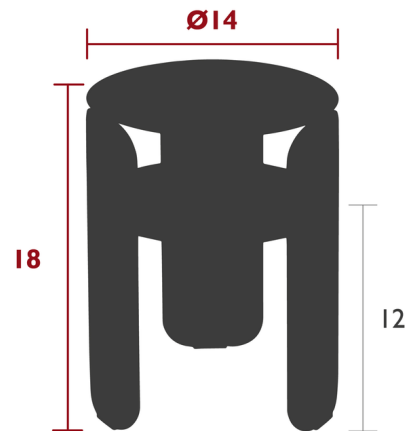

Shown in deep blue

CLICK TO VIEW PRODUCT

Notes: