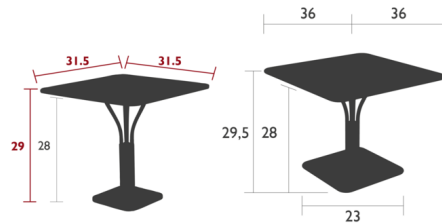

### Description

The Luxembourg Pedestal Dining Table comfortably seats four guests in a variety of outdoor and transitional dining spaces. The design of the base allows for chairs to be moved easily around the table, which provides more seating in otherwise tight spaces. This particular table features a top with aluminum slats, making it a functional piece for a variety of climates. Parasol hole : pole max. 1 3/8 in. Note: Not all options are available.

### Specifications

COLOR	N/A
BODY FINISH	Rosemary
WATTAGE	N/A
DIMMER	N/A
DIMENSIONS	36"W x 29"H x 36"D
BULB	N/A
COUNTRY OF ORIGIN	France

CLICK TO VIEW PRODUCT

Notes: