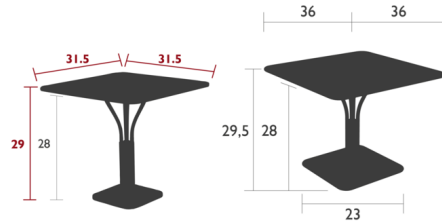

Description

The Luxembourg Pedestal Dining Table comfortably seats four guests in a variety of outdoor and transitional dining spaces. The design of the base allows for chairs to be moved easily around the table, which provides more seating in otherwise tight spaces. This particular table features a top with aluminum slats, making it a functional piece for a variety of climates. Parasol hole : pole max. 1 3/8 in. Note: Not all options are available.

Shown in rosemary

Specifications

COLOR	N/A
BODY FINISH	Rosemary
WATTAGE	N/A
DIMMER	N/A
DIMENSIONS	36"W x 29"H x 36"D
BULB	N/A
COUNTRY OF ORIGIN	France

CLICK TO VIEW PRODUCT

Notes: