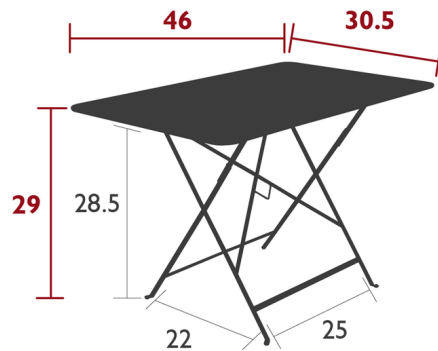

## Bistro Rectangular Dining Table By Fermob

### Description

The rectangular Bistro Folding Dining Table is made of lacquered steel and includes a 1.5 inch parasol hole. Seats four for dinner. Not recommended for use near salt air conditions and chlorinated pools.

### Specifications

COLOR	N/A
BODY FINISH	Lapilli Grey
WATTAGE	N/A
DIMMER	N/A
DIMENSIONS	46"W x 28.5"H x 30.5"D
BULB	N/A
COUNTRY OF ORIGIN	France

CLICK TO VIEW PRODUCT

Notes: