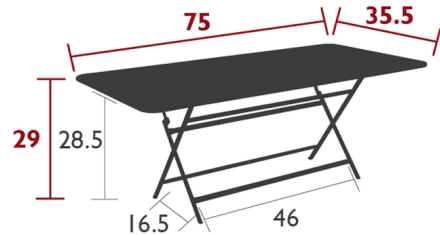

## Caractere Large Folding Dining Table By Fermob

### Description

The Caractere Table brings true versatility to your space. It's large enough to seat up to eight people comfortably and can later be easily folded and stored away for future use. The durability of its construction combined with the simple folding system makes this table a great choice for a wide variety of outdoor spaces. Not recommended for use near salt air conditions and chlorinated pools.

### Specifications

COLOR	N/A
BODY FINISH	Lapilli Grey
WATTAGE	N/A
DIMMER	N/A
DIMENSIONS	75"W x 29"H x 35.5"D
BULB	N/A
COUNTRY OF ORIGIN	France

CLICK TO VIEW PRODUCT

Notes: