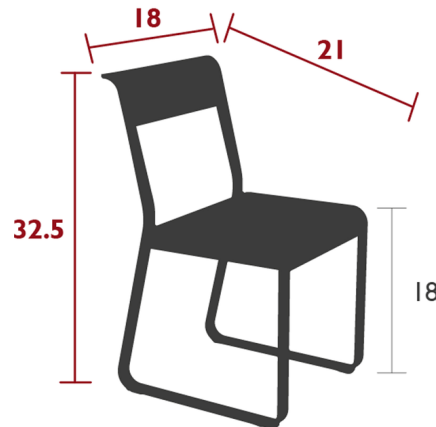

### Specifications

COLOR	N/A
BODY FINISH	Clay Grey
WATTAGE	N/A
DIMMER	N/A
DIMENSIONS	18"W x 32.5"H x 21"D
BULB	N/A
COUNTRY OF ORIGIN	France

### Technical Information

PRODUCT DIMENSIONS	Seat Height: 18"
--------------------	------------------

CLICK TO VIEW PRODUCT

Notes: