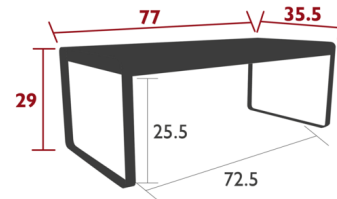

By Fermob

Description

This lightweight designer aluminum Bellevie Dining Table is ideal for the whole family: it's perfect for snack time, homework, family games, dinners with friends or an improvised office space. It will delight young and old alike, and can accommodate anything up to 8 or even 10 people, both indoors or outdoors.

Shown in black cherry

Specifications

COLOR	N/A
BODY FINISH	Black Cherry
WATTAGE	N/A
DIMMER	N/A
DIMENSIONS	55"W x 29"H x 31.5"D
BULB	N/A
COUNTRY OF ORIGIN	France

CLICK TO VIEW PRODUCT

Notes: