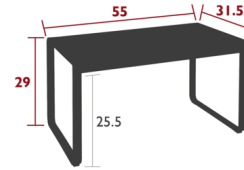

### Specifications

COLOR	N/A
BODY FINISH	Black Cherry
WATTAGE	N/A
DIMMER	N/A
DIMENSIONS	55"W x 29"H x 31.5"D
BULB	N/A
COUNTRY OF ORIGIN	France

CLICK TO VIEW PRODUCT

Notes: