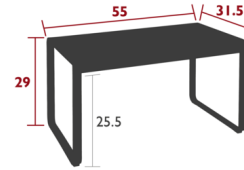

Shown in black cherry

Specifications

COLOR	N/A
BODY FINISH	Black Cherry
WATTAGE	N/A
DIMMER	N/A
DIMENSIONS	55"W x 29"H x 31.5"D
BULB	N/A
COUNTRY OF ORIGIN	France

CLICK TO VIEW PRODUCT

Notes: