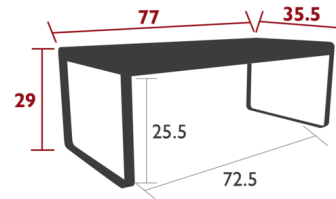

### Specifications

COLOR	N/A
BODY FINISH	Black Cherry
WATTAGE	N/A
DIMMER	N/A
DIMENSIONS	55"W x 29"H x 31.5"D
BULB	N/A
COUNTRY OF ORIGIN	France

CLICK TO VIEW PRODUCT

Notes: