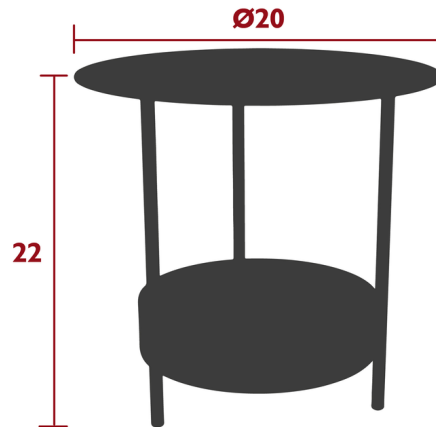

## Salsa Side Table

By Fermob

### Description

The Salsa Side Table captures every bit of the intended elegance while also being a sturdy and practical piece for any outdoor space. The bottom shelf provides the perfect container for potted plants or flatware, and it could easily function as a mini outdoor bar. Not recommended for use near salt air conditions and chlorinated pools.

### Specifications

|                   |                    |
|-------------------|--------------------|
| COLOR             | N/A                |
| BODY FINISH       | Honey Textured     |
| WATTAGE           | N/A                |
| DIMMER            | N/A                |
| DIMENSIONS        | 20"W x 22"H x 20"D |
| BULB              | N/A                |
| COUNTRY OF ORIGIN | France             |