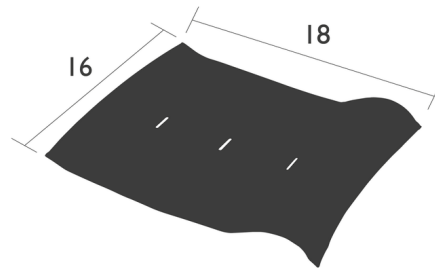

Shown in grey

Specifications

COLOR	N/A
BODY FINISH	Grey
WATTAGE	N/A
DIMMER	N/A
DIMENSIONS	18"W x 1"H x 16"D
BULB	N/A
COUNTRY OF ORIGIN	France

CLICK TO VIEW PRODUCT

Notes: