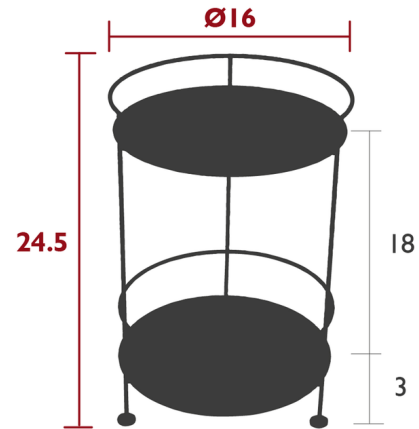

Shown in honey textured

Specifications

COLOR	N/A
BODY FINISH	Honey Textured
WATTAGE	N/A
DIMMER	N/A
DIMENSIONS	16"W x 24.5"H x 16"D
BULB	N/A
COUNTRY OF ORIGIN	France

Technical Information

PRODUCT DIMENSIONS	Shelf Height: 1- 18"H, 2- 3"H

CLICK TO VIEW PRODUCT

Notes: