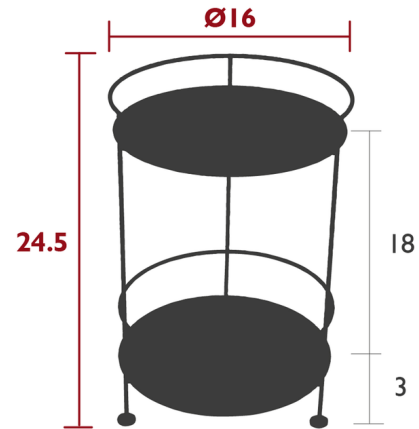

## Guinguette Side Table

By Fermob

### Description

Guinguette Wheeled Side Table features elegant shelves and a double tabletop. Elevated rims keep drinks and other items more secure, making this table an excellent piece for both indoor and outdoor living spaces. Not recommended for use near salt air conditions and chlorinated pools.

### Specifications

COLOR	N/A
BODY FINISH	Honey Textured
WATTAGE	N/A
DIMMER	N/A
DIMENSIONS	16"W x 24.5"H x 16"D
BULB	N/A
COUNTRY OF ORIGIN	France

### Technical Information

PRODUCT DIMENSIONS	Shelf Height: 1- 18"H, 2- 3"H
--------------------	-------------------------------

CLICK TO VIEW PRODUCT

Notes: