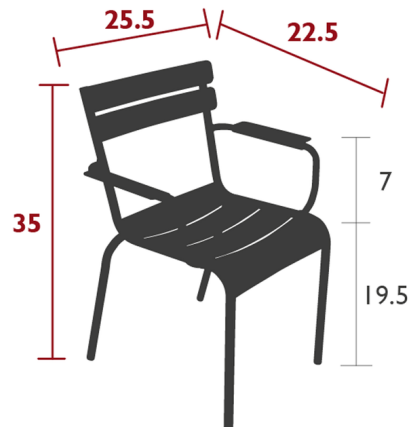

Description

In 2004, Fermob asked Frederic Sofia to reinterpret the legendary armchairs of the Jardin du Luxembourg, created in 1923 in the Paris parks department workshops, and which Fermob still manufactures today for the city's public gardens. The result was the Luxembourg Armchair with distinctive lines and forms, combining the lightness and resistance of aluminum, the comfort of curved seat slats and the practicality of a stackable frame. Set of 2. Stackable up to 8 chairs.

Shown in acapulco blue

Specifications

COLOR	N/A
BODY FINISH	Acapulco Blue
WATTAGE	N/A
DIMMER	N/A
DIMENSIONS	25.5"W x 35"H x 22.5"D
BULB	N/A
COUNTRY OF ORIGIN	France

Technical Information

PRODUCT DIMENSIONS	Seat Height: 19.5"
--------------------	--------------------