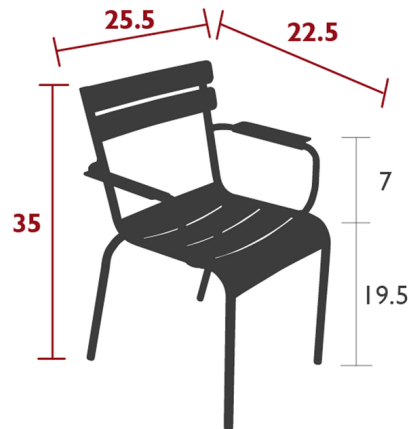

Description

In 2004, Fermob asked Frederic Sofia to reinterpret the legendary armchairs of the Jardin du Luxembourg, created in 1923 in the Paris parks department workshops, and which Fermob still manufactures today for the city's public gardens. The result was the Luxembourg Armchair with distinctive lines and forms, combining the lightness and resistance of aluminum, the comfort of curved seat slats and the practicality of a stackable frame. Set of 2. Stackable up to 8 chairs.

Shown in acapulco blue

Specifications

COLOR	N/A
BODY FINISH	Acapulco Blue
WATTAGE	N/A
DIMMER	N/A
DIMENSIONS	25.5"W x 35"H x 22.5"D
BULB	N/A
COUNTRY OF ORIGIN	France

Technical Information

PRODUCT DIMENSIONS	Seat Height: 19.5"
--------------------	--------------------