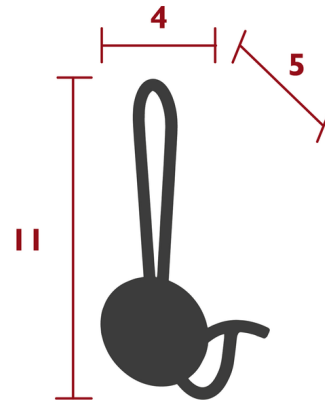

Lightology

lightology.com
866-954-4489
04-22-26

Project: _____

Company: _____

Location: _____ Fixture Type: _____

SPEC #: **FMB1203356**

Approved On: _____ Approved By: _____

Acrobat Wall Peg By Fermob

Description

The Acrobat Wall Peg is an accessory that can be attached to any wall in your home, both indoors and out. In the hallway to hang up your coats; in your bedroom to keep your bag off the floor; or by the pool to hang up your beach towels: all you have to do is decide on the place for it that's perfect for you! With its double hanging system, the Acrobat coat peg is twice as durable. Our wall-mounted coat peg's smart design is delicate, artisanal metalwork, partly made by hand.

Shown in anthracite

Specifications

COLOR	N/A
BODY FINISH	Anthracite
WATTAGE	N/A
DIMMER	N/A
DIMENSIONS	4"W x 11"H x 5"D
BULB	N/A
COUNTRY OF ORIGIN	France

CLICK TO VIEW PRODUCT

Notes: