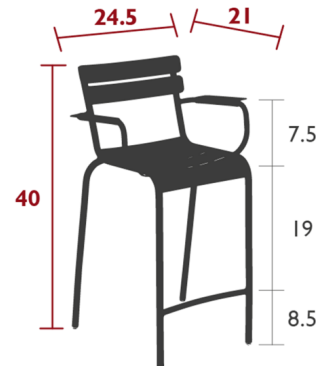

Lightology

lightology.com
866-954-4489
04-22-26

Project: _____

Company: _____

Location: _____ Fixture Type: _____

SPEC #: **FMB1203360**

Approved On: _____ Approved By: _____

Luxembourg High Armchair Set of 2 By Fermob

Description

Designed by Frederic Sofia and part of Fermob's classic Luxembourg collection, the Luxembourg High Armchair Set of 2 features all of the clean, modern design aspects of other chairs in the collection. The High Armchair is made for counter height and pairs perfectly with the Calvi High Table for a seating experience that is in between a conventional table and a bar-height table. Stackable up to 6 chairs.

Shown in liquorice

Specifications

COLOR	N/A
BODY FINISH	Liquorice
WATTAGE	N/A
DIMMER	N/A
DIMENSIONS	24.5"W x 40"H x 21"D
BULB	N/A
COUNTRY OF ORIGIN	France

Technical Information

PRODUCT DIMENSIONS	Seat Height: 27.5"
--------------------	--------------------