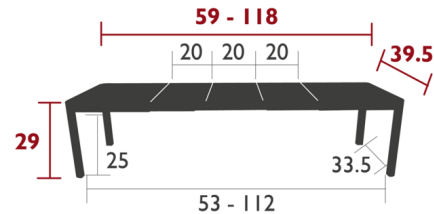

By Fermob

Description

The Ribambelle Extending Dining Table expands to meet your dinner party size on demand, with three extensions to fit twelve people comfortably. The aluminum extension table contains a unique telescoping system that conveniently stores the extension pieces under the table top and out of sight. Three 20in extensions are added to the center extending the table from 59-118in.

Shown in clay grey

Specifications

COLOR	N/A
BODY FINISH	Clay Grey
WATTAGE	N/A
DIMMER	N/A
DIMENSIONS	118"W x 29"H x 39.5"D
BULB	N/A
COUNTRY OF ORIGIN	France

Technical Information

PRODUCT DIMENSIONS	Extendable Width: 59-118"
--------------------	---------------------------