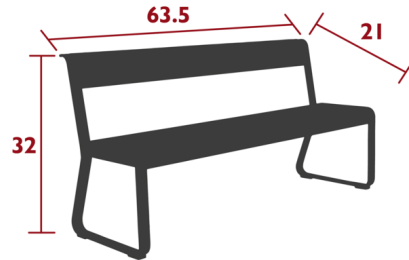

## Bellevie Bench with Back

By Fermob

### Description

The Bellevie Bench with backrest is light and ultra stable. Designed in perfect harmony to slide underneath the Bellevie Dining table. Made from aluminum, its soft curves and contemporary design appeals to young and old for a garden or patio as guests come and go. Seats 3 people.

### Specifications

COLOR	N/A
BODY FINISH	Cactus
WATTAGE	N/A
DIMMER	N/A
DIMENSIONS	63.5"W x 32"H x 21"D
BULB	N/A
COUNTRY OF ORIGIN	France

### Technical Information

PRODUCT DIMENSIONS	Seat Height: 17.5"
--------------------	--------------------

CLICK TO VIEW PRODUCT

Notes: