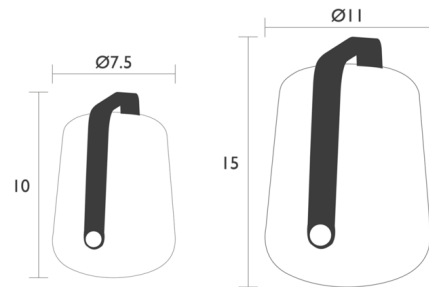

CLICK TO VIEW PRODUCT

Notes: