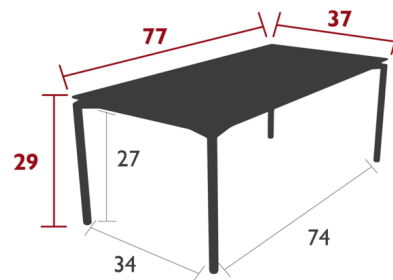

By Fermob

Description

The Calvi Dining Table brings interplay between the design and material of the table. The Calvi creates the illusion of being lifted from the ground, which is highlighted even further by the spaces between the legs and the tabletop. The ultra-clean, modern design of the table embodies a lightness that makes it an equally stunning addition to both indoor and outdoor dining spaces.

Shown in clay grey

Specifications

COLOR	N/A
BODY FINISH	Clay Grey
WATTAGE	N/A
DIMMER	N/A
DIMENSIONS	77"W x 29"H x 37"D
BULB	N/A
COUNTRY OF ORIGIN	France

CLICK TO VIEW PRODUCT

Notes: