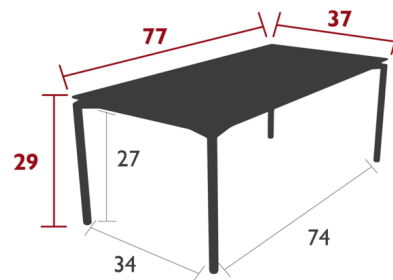

Specifications

COLOR	N/A
BODY FINISH	Clay Grey
WATTAGE	N/A
DIMMER	N/A
DIMENSIONS	77"W x 29"H x 37"D
BULB	N/A
COUNTRY OF ORIGIN	France

CLICK TO VIEW PRODUCT

Notes: