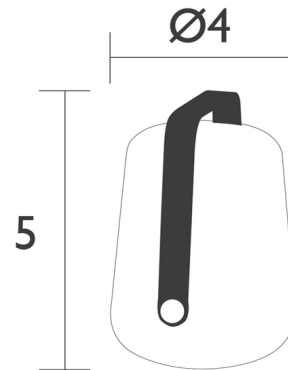

Specifications

COLOR White
BODY FINISH Bamboo
WATTAGE 0.3W
DIMMER Included
DIMENSIONS 4"W x 5"H x 4"D
INTEGRATED LED MODULE 1x LED/0.3W/120V LED
COUNTRY OF ORIGIN China

Technical Information

LAMP LIFE 50000 hours
LAMP COLOR CCT Select
LUMENS/WATT 66.67
LUMINOUS FLUX 20 lumens

Shown in bamboo / white

x3

CLICK TO VIEW PRODUCT

Notes: