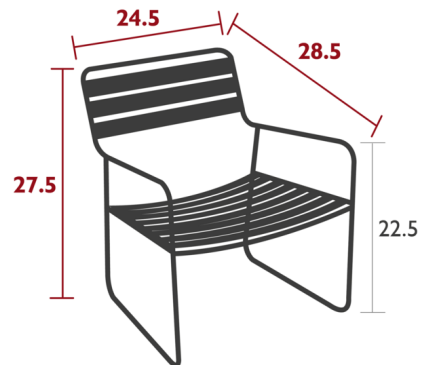

## Surprising Teak Armchair By Fermob

### Description

The Surprising Armchair in teak blends the best of two elements, teak and steel. The trendy mixed material chair is treated for outdoors, but can also be used inside to create a sleek lounge area. Pair it with the Surprising Teak footrest and create a lounge corner. Not recommended for use near salt air conditions and chlorinated pools.

### Specifications

COLOR	Natural Wood
BODY FINISH	Liquorice
WATTAGE	N/A
DIMMER	N/A
DIMENSIONS	24.5"W x 27.5"H x 28.5"D
BULB	N/A
COUNTRY OF ORIGIN	France

### Technical Information

PRODUCT DIMENSIONS	Seat Height: 22.5
--------------------	-------------------

CLICK TO VIEW PRODUCT

Notes: