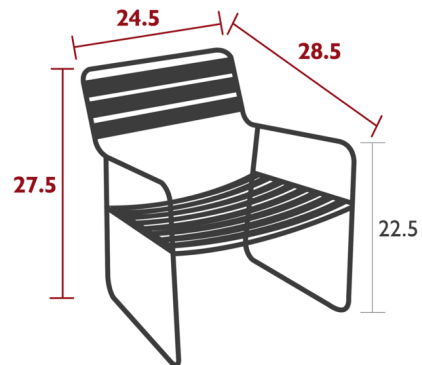

By Fermob

Description

The Surprising Armchair in teak blends the best of two elements, teak and steel. The trendy mixed material chair is treated for outdoors, but can also be used inside to create a sleek lounge area. Pair it with the Surprising Teak footrest and create a lounge corner. Not recommended for use near salt air conditions and chlorinated pools.

Shown in liquorice / natural wood

Specifications

COLOR	Natural Wood
BODY FINISH	Liquorice
WATTAGE	N/A
DIMMER	N/A
DIMENSIONS	24.5"W x 27.5"H x 28.5"D
BULB	N/A
COUNTRY OF ORIGIN	France

Technical Information

PRODUCT DIMENSIONS	Seat Height: 22.5
--------------------	-------------------

CLICK TO VIEW PRODUCT

Notes: