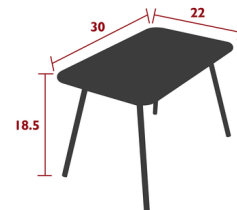

### Description

The Luxembourg Kids Table has a lacquered steel frame and is best for children ages three to six. Perfect in a playroom or backyard. Not recommended for use near salt air conditions and chlorinated pools.

### Specifications

COLOR	N/A
BODY FINISH	Acapulco Blue
WATTAGE	N/A
DIMMER	N/A
DIMENSIONS	22"W x 18.5"H x 22"D
BULB	N/A
COUNTRY OF ORIGIN	France

CLICK TO VIEW PRODUCT

Notes: