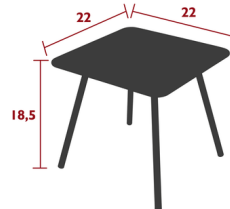

### Description

The Luxembourg Kids Table has a lacquered steel frame and is best for children ages three to six. Perfect in a playroom or backyard. Not recommended for use near salt air conditions and chlorinated pools.

### Specifications

COLOR	N/A
BODY FINISH	Acapulco Blue
WATTAGE	N/A
DIMMER	N/A
DIMENSIONS	22"W x 18.5"H x 22"D
BULB	N/A
COUNTRY OF ORIGIN	France

CLICK TO VIEW PRODUCT

Notes: